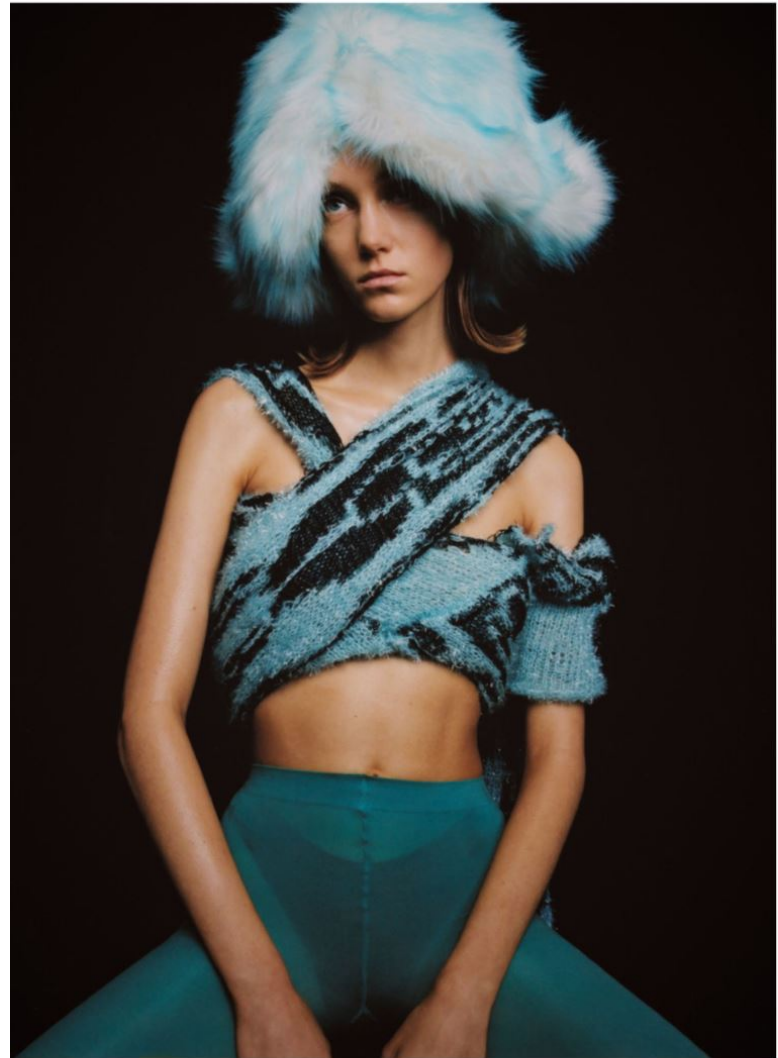

*hat JILL JIAYUE SHE, top TIMSTO,
antly STYLISTS OWN*

SILTE

M
MODELS

Hamburg +49 40 413 236 - 0 Berlin +49 30 616 606 - 6
www.m4models.de

HEIGHT **5' 10.5"** BUST **32"**
WAIST **23"** HIPS **35"**
SHOES **7** HAIR **BLONDE**
EYES **BLUE**