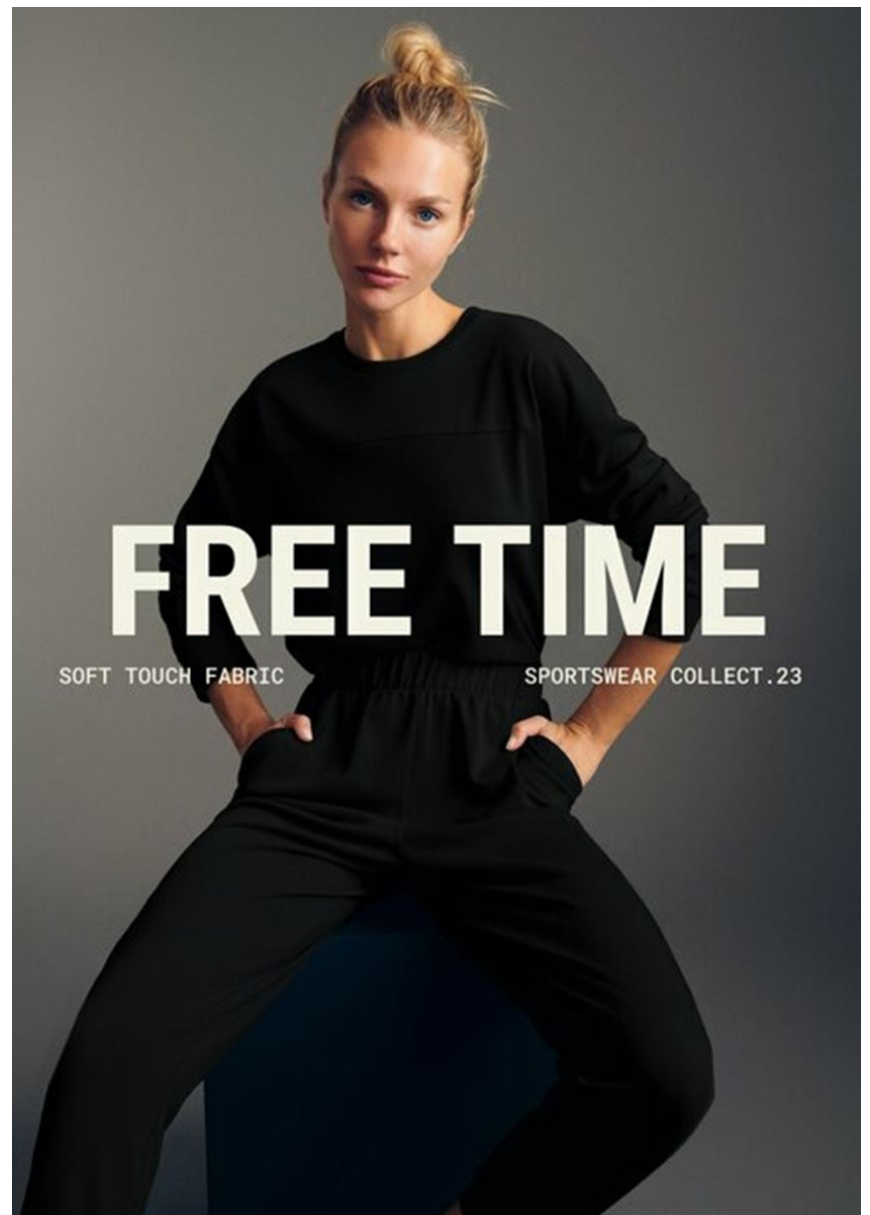

ANGELA KAJO

SOFT & STRETCH

A PERFECT BALANCE

SPORTSWEAR COLLECT .23

FREE TIME

SOFT TOUCH FABRIC

SPORTSWEAR COLLECT .23

ANGELA KAJO