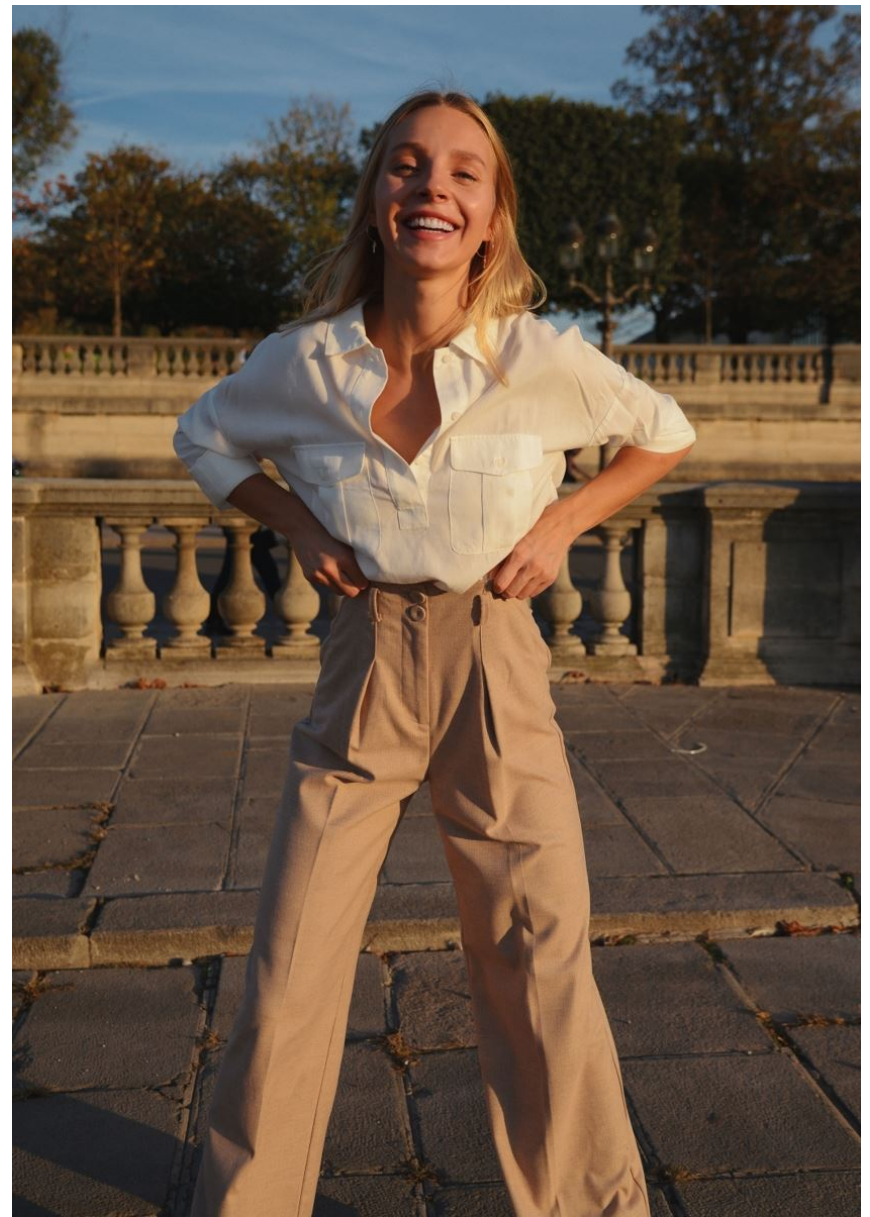

ANGELA KAJO

GRÖSSE **178** OBERWEITE **85**
TAILLE **60** HÜFTE **89**
SCHUHE **40** HAARE **BLOND**
AUGEN **BLAU**

Hamburg +49 40 413 236 - 0 Berlin +49 30 616 606 - 6
www.m4models.de

HEIGHT **5' 10"** BUST **33"**
WAIST **23"** HIPS **35"**
SHOES **8.5** HAIR **BLONDE**
EYES **BLUE**