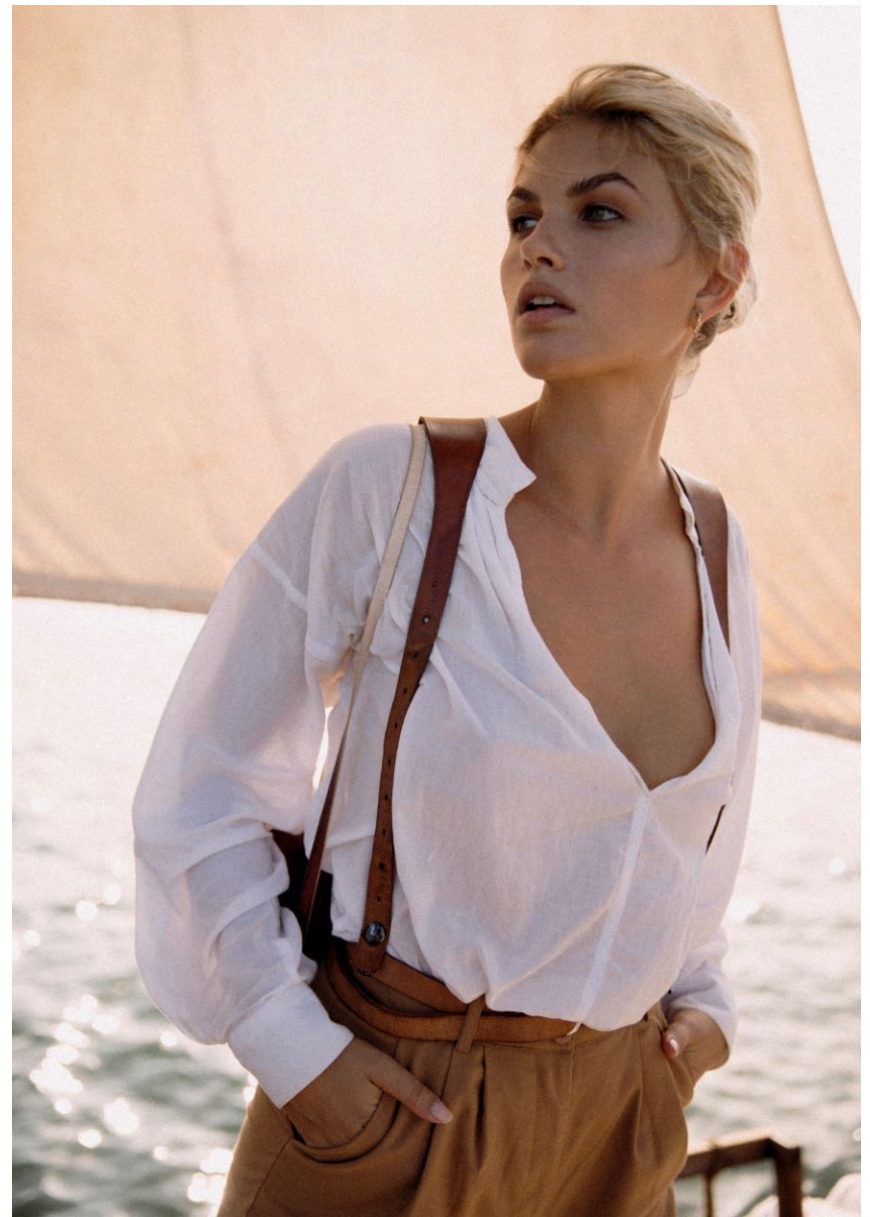

LOUISE MIKKELSEN

GRÖSSE **179** OBERWEITE **85**
TAILLE **63** HÜFTE **91**
SCHUHE **39** HAARE **BLOND**
AUGEN **GRÜN**

Hamburg +49 40 413 236 - 0 Berlin +49 30 616 606 - 6
www.m4models.de

HEIGHT **5' 10.5"** BUST **33"**
WAIST **24"** HIPS **36"**
SHOES **7.5** HAIR **BLONDE**
EYES **GREEN**