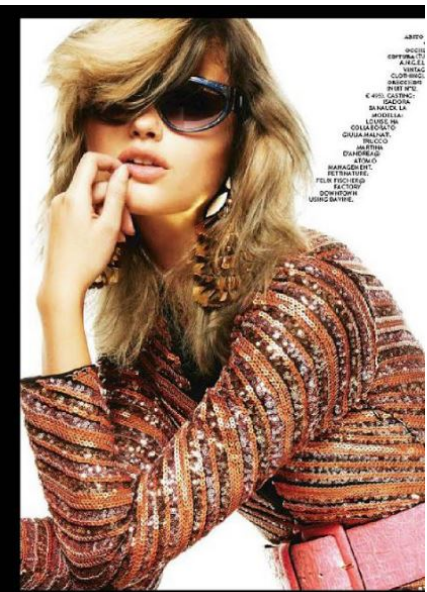

LOUISE MIKKELSEN

GRÖSSE 179 OBERWEITE 85
TAILLE 63 HÜFTE 91
SCHUHE 39 HAARE BLOND
AUGEN GRÜN

HEIGHT 5' 10.5" BUST 33"
WAIST 24" HIPS 36"
SHOES 7.5 HAIR BLONDE
EYES GREEN