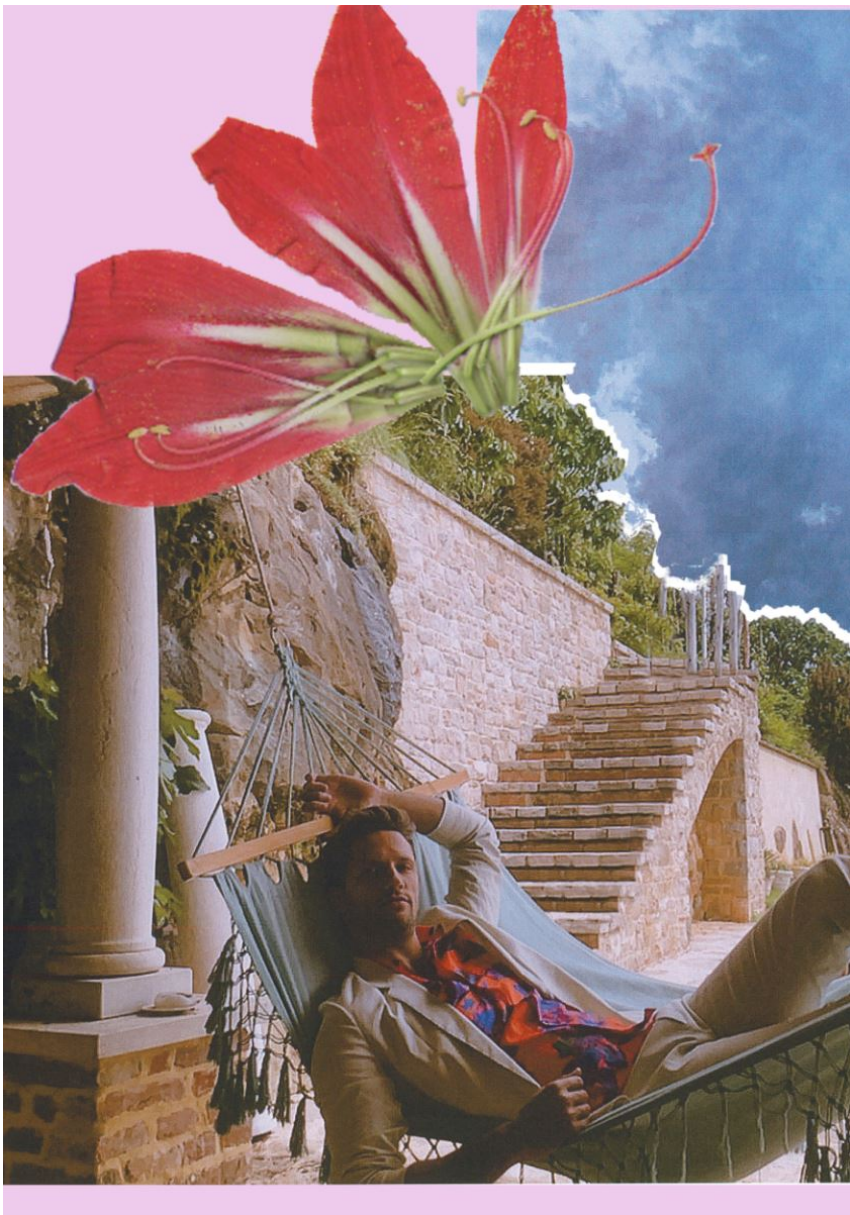

ELIA COMETTI

GRÖSSE **189** OBERWEITE **103**
TAILLE **84** HÜFTE **101**
SCHUHE **44** HAARE **BRAUN**
AUGEN **BRAUN**

Hamburg +49 40 413 236 - 0 Berlin +49 30 616 606 - 6
www.m4models.de

HEIGHT **6' 2"** BUST **40"**
WAIST **33"** HIPS **39"**
SHOES **11** HAIR **BROWN**
EYES **BROWN**