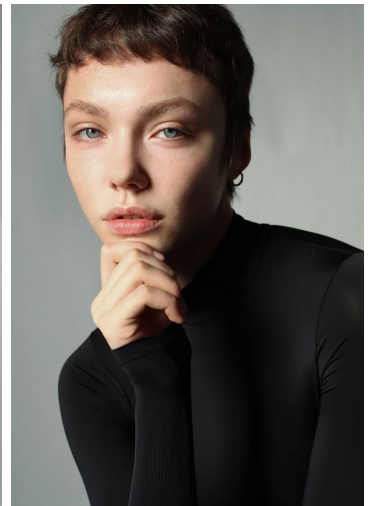

DARIA L

GRÖSSE 180 OBERWEITE 91
TAILLE 69 HÜFTE 96
SCHUHE 41 HAARE BLOND
AUGEN BLAU-GRAU

HEIGHT 5' 11" BUST 36"
WAIST 27" HIPS 38"
SHOES 9.5 HAIR BLONDE
EYES BLUE-GREY