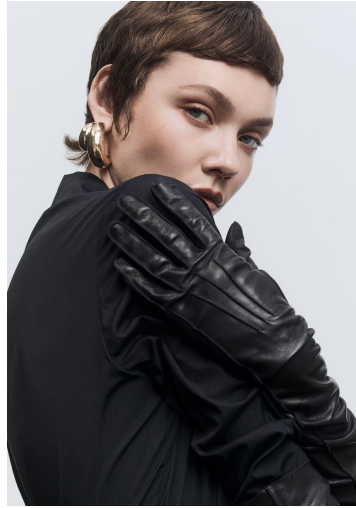

## DARIA L

GRÖSSE **180** OBERWEITE **91**  
TAILLE **69** HÜFTE **96**  
SCHUHE **41** HAARE **BLOND**  
AUGEN **BLAU-GRAU**

**M4**  
MODELS

HEIGHT **5' 11"** BUST **36"**  
WAIST **27"** HIPS **38"**  
SHOES **9.5** HAIR **BLONDE**  
EYES **BLUE-GREY**

# DARIA L

GRÖSSE 180 OBERWEITE 91  
TAILLE 69 HÜFTE 96  
SCHUHE 41 HAARE BLOND  
AUGEN BLAU-GRAU

HEIGHT 5' 11" BUST 36"  
WAIST 27" HIPS 38"  
SHOES 9.5 HAIR BLONDE  
EYES BLUE-GREY

Shirley, Top, Skirt, Underwear Address — Boots Emerald Queen — Waist Tie Settee — Gloves Vintage

Blazer 800 — Dress Address — Chain on Leather — Top Shoulder Bag — Evening Area — Gloves Vintage

Dress, Hair Color — Blazer 800 — Skirt, Underwear — Evening, Dance Boots

Leather Jacket, Dress Fashion — Boots Emerald Queen — Bag Shoulder — Chain Asaprasen Asaprasen — Gloves Black