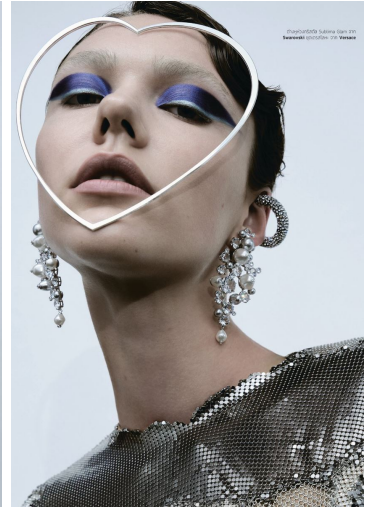

DARIA L

GRÖSSE 180 OBERWEITE 91
TAILLE 69 HÜFTE 96
SCHUHE 41 HAARE BLOND
AUGEN BLAU-GRAU

HEIGHT 5' 11" BUST 36"
WAIST 27" HIPS 38"
SHOES 9.5 HAIR BLONDE
EYES BLUE-GREY