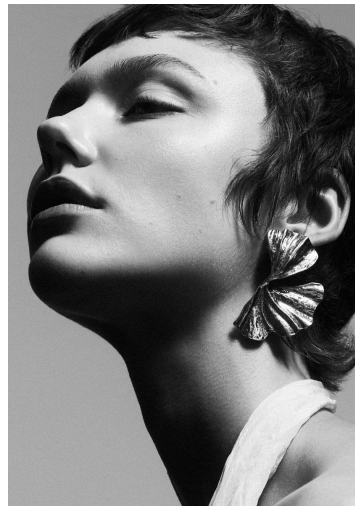

DARIA L

GRÖSSE 180 OBERWEITE 91
TAILLE 69 HÜFTE 96
SCHUHE 41 HAARE BLOND
AUGEN BLAU-GRAU

HEIGHT 5' 11" BUST 36"
WAIST 27" HIPS 38"
SHOES 9.5 HAIR BLONDE
EYES BLUE-GREY