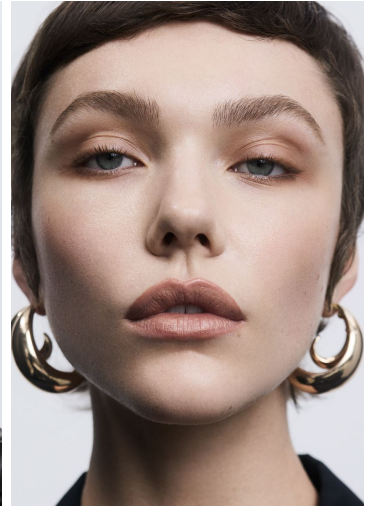

## DARIA L

GRÖSSE **180** OBERWEITE **91**  
TAILLE **69** HÜFTE **96**  
SCHUHE **41** HAARE **BLOND**  
AUGEN **BLAU-GRAU**

**M4**  
MODELS

HEIGHT **5' 11"** BUST **36"**  
WAIST **27"** HIPS **38"**  
SHOES **9.5** HAIR **BLONDE**  
EYES **BLUE-GREY**

# DARIA L

GRÖSSE 180 OBERWEITE 91  
TAILLE 69 HÜFTE 96  
SCHUHE 41 HAARE BLOND  
AUGEN BLAU-GRAU

HEIGHT 5' 11" BUST 36"  
WAIST 27" HIPS 38"  
SHOES 9.5 HAIR BLONDE  
EYES BLUE-GREY

Shirley, Top, Skirt, Underwear Address — Boots Emerald Queen — Waist Tie Settee — Gloves Vintage

Blazer 800 — Dress Address — Chain on Leather — Top Shoulder Bag — Evening Area — Gloves Vintage

Dress, Hair Color — Blazer 800 — Skirt, Underwear — Evening, Dance Boots

Leather Jacket, Dress Fashion — Boots Emerald Queen — Bag Shoulder — Chain Asaprasen Asaprasen — Gloves Black