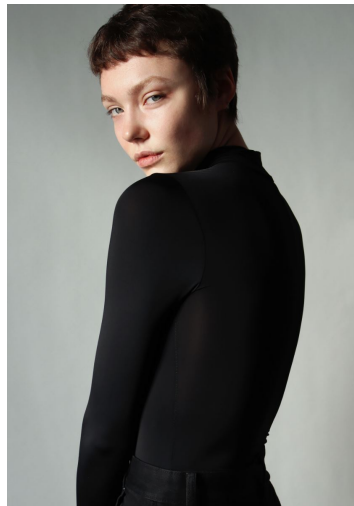

DARIA L

GRÖSSE 180 OBERWEITE 91
TAILLE 69 HÜFTE 96
SCHUHE 41 HAARE BLOND
AUGEN BLAU-GRAU

HEIGHT 5' 11" BUST 36"
WAIST 27" HIPS 38"
SHOES 9.5 HAIR BLONDE
EYES BLUE-GREY