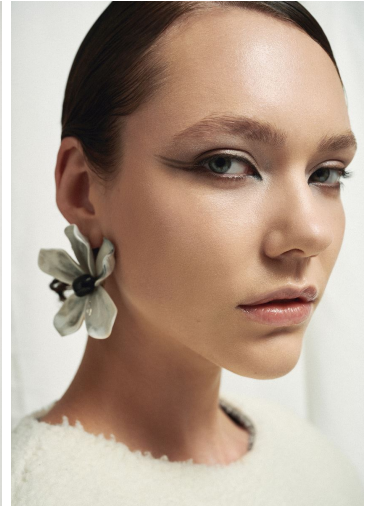

From BEAUTY