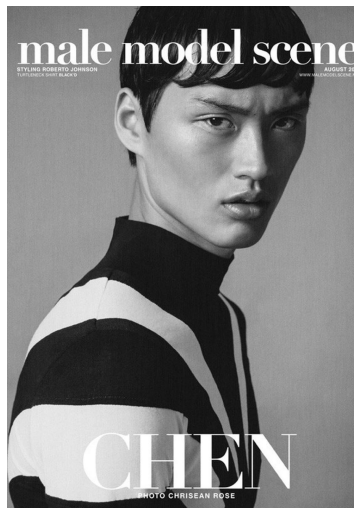

CHEN CONG

GRÖSSE **188** OBERWEITE **90**
TAILLE **72** HÜFTE **95**
SCHUHE **43** HAARE **SCHWARZ**
AUGEN **BRAUN**

M4
MODELS

HEIGHT **6' 2"** BUST **35"**
WAIST **28"** HIPS **38"**
SHOES **10** HAIR **BLACK**
EYES **BROWN**