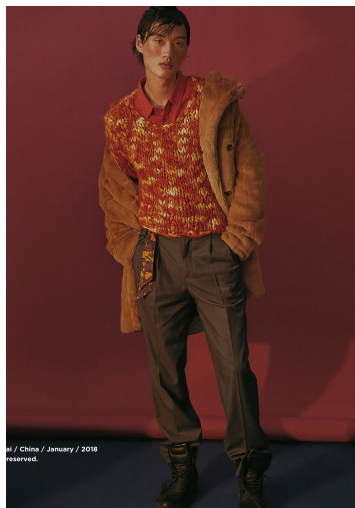

CHEN CONG

GRÖSSE **188** OBERWEITE **90**
TAILLE **72** HÜFTE **95**
SCHUHE **43** HAARE **SCHWARZ**
AUGEN **BRAUN**

M4
MODELS

HEIGHT **6' 2"** BUST **35"**
WAIST **28"** HIPS **38"**
SHOES **10** HAIR **BLACK**
EYES **BROWN**