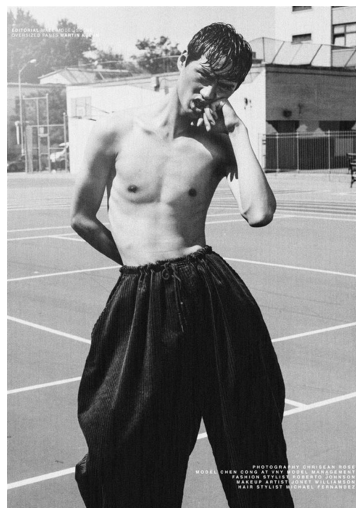

CHEN CONG

GRÖSSE 188 OBERWEITE 90
TAILLE 72 HÜFTE 95
SCHUHE 43 HAARE SCHWARZ
AUGEN BRAUN

HEIGHT 6' 2" BUST 35"
WAIST 28" HIPS 38"
SHOES 10 HAIR BLACK
EYES BROWN