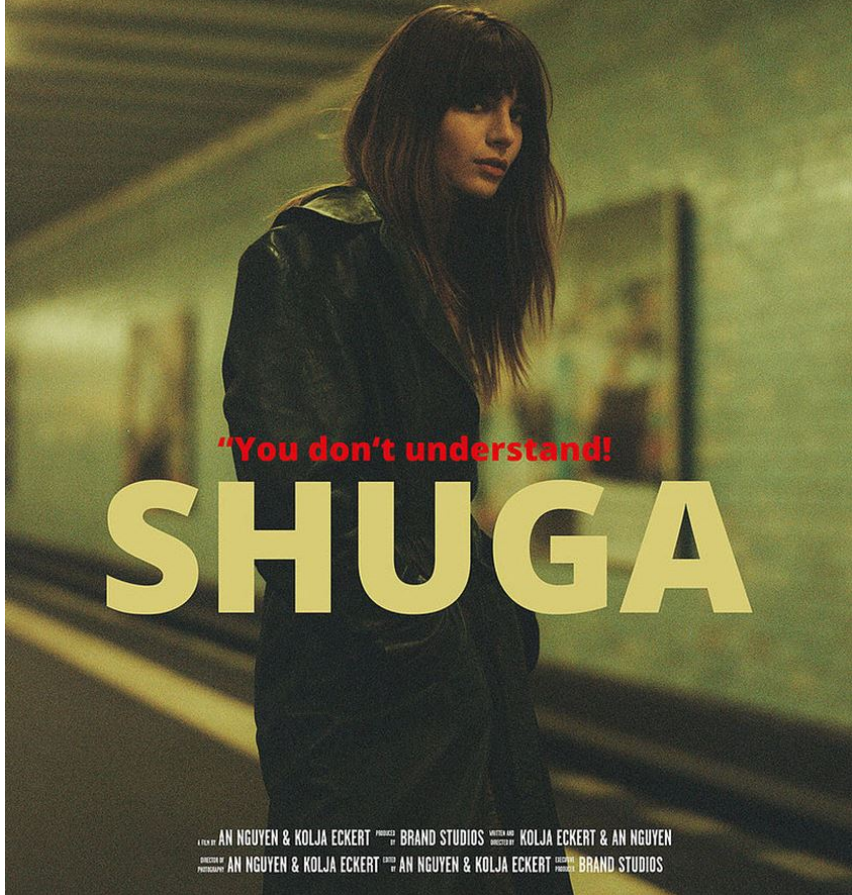

1978

"You don't understand!"

SHUGA

GRÖSSE **177** OBERWEITE **84**
TAILLE **60** HÜFTE **90**
SCHUHE **39** HAARE **HELLBRAUN**
AUGEN **GRÜN**