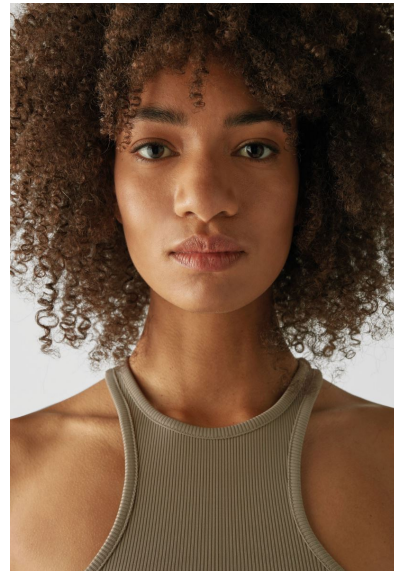

Top, Fortune  
by Georgia East.

& other Stories

Wrap dress, Fortune  
by Georgia East

## LALE

LALE

**M4**  
MODELS

GRÖSSE 178 OBERWEITE 83  
TAILLE 62 HÜFTE 90  
SCHUHE 40 HAARE BRAUN  
AUGEN BRAUN

HEIGHT 5' 10" BUST 32"  
WAIST 24" HIPS 35"  
SHOES 8.5 HAIR BROWN  
EYES BROWN

Hamburg +49 40 413 236 - 0 Berlin +49 30 616 606 - 6  
[www.m4models.de](http://www.m4models.de)