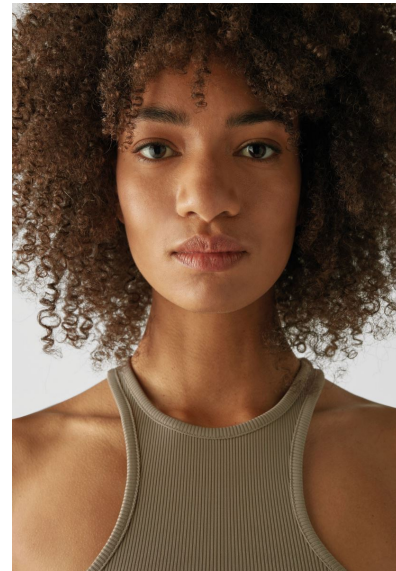

Top, Fortune  
by Georgia East.

& other Stories

Wrap dress, Fortune  
by Georgia East

## LALE

LALE

**M4**  
MODELS

GRÖSSE 178 OBERWEITE 85  
TAILLE 64 HÜFTE 89  
SCHUHE 40 HAARE **BRAUN**  
AUGEN **BRAUN**

HEIGHT 5' 10" BUST 33"  
WAIST 25" HIPS 35"  
SHOES 8.5 HAIR **BROWN**  
EYES **BROWN**