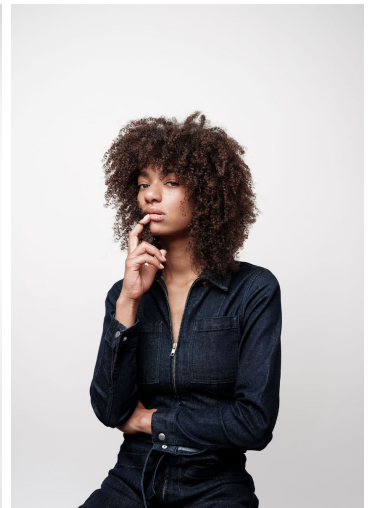

& other Stories

LALE

M4
MODELS

GRÖSSE **178** OBERWEITE **83**
TAILLE **62** HÜFTE **90**
SCHUHE **40** HAARE **BRAUN**
AUGEN **BRAUN**

HEIGHT **5' 10"** BUST **32"**
WAIST **24"** HIPS **35"**
SHOES **8.5** HAIR **BROWN**
EYES **BROWN**