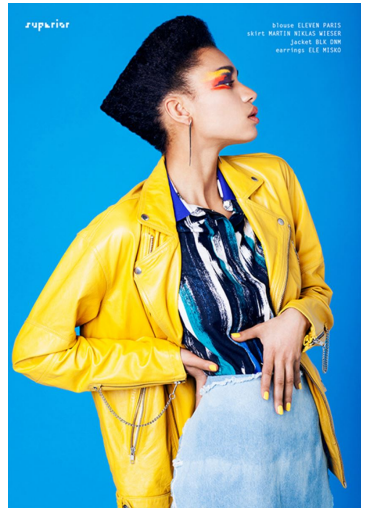

Top, Fortune
by Georgia East.

L A L E

M4
MODELS

GRÖSSE **178** OBERWEITE **83**
TAILLE **62** HÜFTE **90**
SCHUHE **40** HAARE **BRAUN**
AUGEN **BRAUN**

HEIGHT **5' 10"** BUST **32"**
WAIST **24"** HIPS **35"**
SHOES **8.5** HAIR **BROWN**
EYES **BROWN**